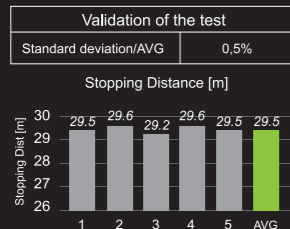

▶ EUROPEAN TEST REPORT

1. Wet Asphalt Test by Applus+ IDIADA in Spain

IDIADA is a multinational company offering the highest level of automotive testing services, using the most accurate and comprehensive testing facilities, Arivo promise you we are and always will be Arivo Quality. (Report No.: BRK170905/1)

ARIVO 205/55 R16 91V	
Wet Braking Test (stopping distances)	
Test Conditions	
Test location	IDIADA Proving ground(L' Albornar)
Test date(day/month/year)	09/10/2017 14:15
Ground Temperature[°C]	26,2

File name	V1 [km/h]	V2 [km/h]	Dist1 [m]	Dist2 [m]	Stop No.	Dist V1 to V2 [m]	Calculated accel. [m/s²]	Stopping dist [m]	Temp. [°C] Begin/End
VBOX03	79,8	4,8	291,5	320,7	3	29,2	8,38	29,47	26,1
VBOX04	79,8	4,7	275,8	305,2	4	29,4	8,34	29,60	
VBOX05	79,8	4,8	283,1	312,2	5	29,1	8,44	29,24	
VBOX06	79,8	4,8	274,9	304,2	6	29,3	8,34	29,60	
VBOX09	79,8	4,7	282,7	312,0	9	29,3	8,36	29,54	26,3

Stop No.	Calculated accel. [m/s²]	Stopping Dist [m]
1	8,38	29,5
2	8,34	29,6
3	8,44	29,2
4	8,34	29,6
5	8,36	29,5
Average	8,37	29,5
Temp.[°C]	26,2	

2. European Union Regulations Test by Smithers Rapra in United Kingdom

With over 90 years of expertise in rubber and tyre testing, Smithers Rapra provides strict tyre analysis and standard testing. Under their unique mix of on-site expertise and facilities testing, Arivo delivers you industry-leading tyres.

Confidential Test Report	
Material/Components:	4 Arivo brand passenger car tyres
Tested Place:	Accredited Testing Laboratory UK
Tested Dates:	8th to 13th December 2017
Test Reference:	UNECE regulations 30 Annex 7, Load Speed Endurance as appropriate and requested
Outcome:	Program completed: Individual tyre and test details and results given below as well as detailed test parameters See Appendix 1 for test parameters
Comments:	All tyres successfully passed the test
Tested By:	Frank Macintosh B.Eng Senior Test Engineer Simon Hubbard B.Eng MBA Director
ISO/IEC 17025, NO.0067	

- All Arivo tyres are insured by Jordan & Jordan Insurance Group (USA)
- Every single Arivo tyre is fully implemented strict dynamic balance, uniformity and X-ray test
- Arivo have complete and sophisticated Warranty system together with Tyre Life Guarantee program which makes your rights and interests fully protected

▶ STRUCTURE OPTIMIZATION & UPGRADING

Based on "Industry 4.0" - Intelligentized Unmanned Machine, Arivo is produced applying the SOT technology. Sidewall Over Tread technology perform much better than traditional TOS technology, the comparison tested in our laboratory is as below:

TOS VS SOT Performance Comparison				
Test Items	Test Standard	Normal TOS Tech	Arivo SOT Tech	Improve
Dynamic Balance Test	Kokusai-Japan	234/248	246/248	5.13%
Uniformity Test	Kokusai-Japan	221/248	226/248	2.26%
Bead Unseating Resistance Test	GB/T 4502-2009	12,419J	13,593J	9.45%
Strength Performance Test	GB/T 4502-2009	156.1J	216.9J	38.95%
Durability Test	GB/T 4502-2009	42h	82h	95.24%
High-Speed Test	GB/T 4502-2009	70min	80min	14.29%
Water Pressure Blasting Test	HG/T 2186-2012	2,260kPa	2,440kPa	7.96%