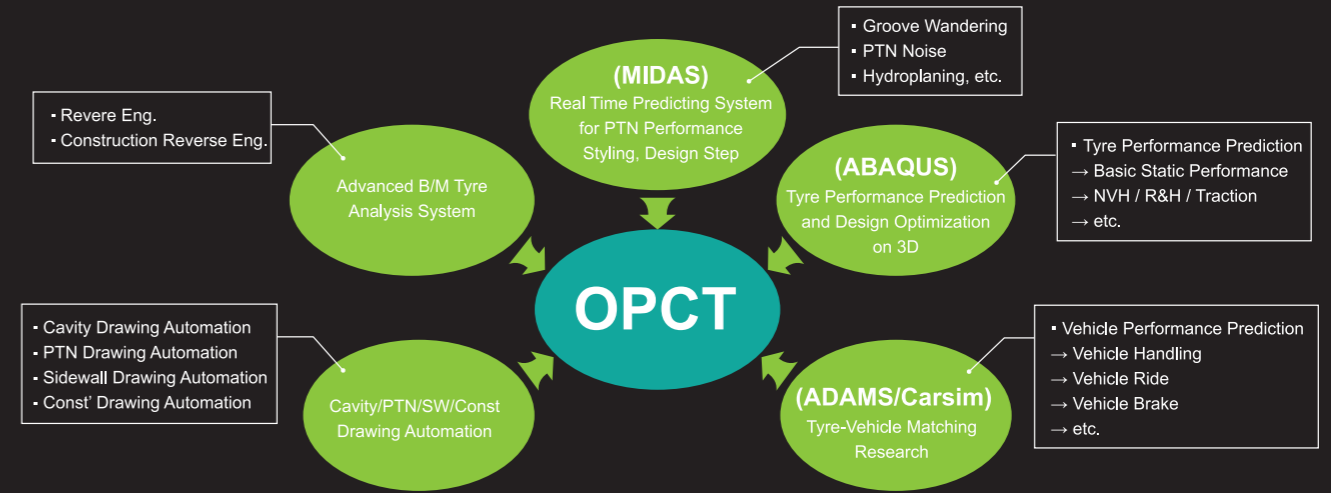

Arivo is a classic word for arrival, it means "Wherever you go, our tyres will take you to your destination". The design and originality of brand Arivo are from the United Kingdom.

ARIVO TYRE is manufactured for Passenger, SUV, Light Truck and Commercial vehicles with its own unique product range which expands rapidly through European advanced technology in design and production. All tyres have strict quality control and have obtained ISO9001&ISO/16949 Quality Management System Certification. Product Liability is underwritten by Jordan & Jordan Insurance Group (USA).

The Ultimate Driving Experience is to arrive at your destination with ARIVO's Safety, Quality and Performance.

▷ R&D PROCESS THEORY

OPCT : Optimization Profile Control Theory

PREMIO ARZERO

PREMIO ARZ1

ULTRA ARZ4